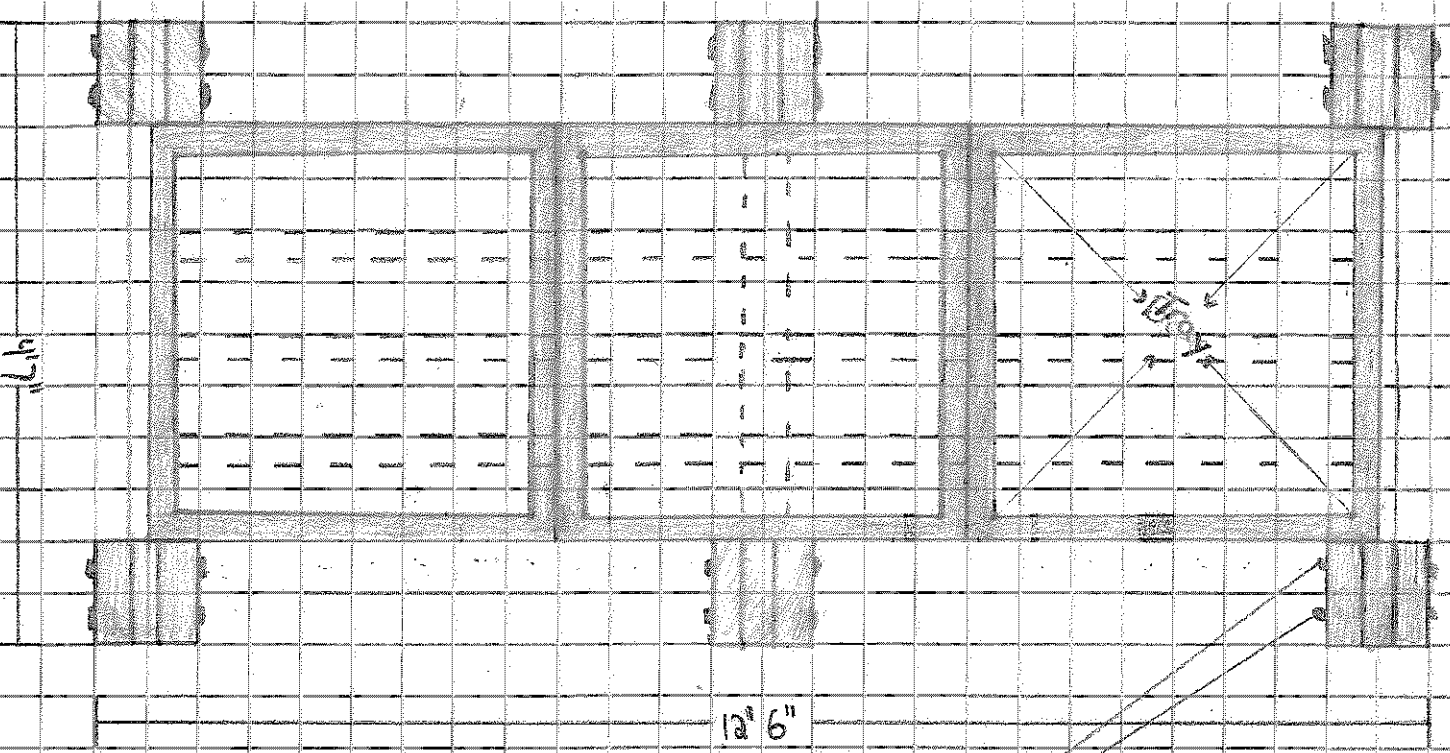

Top View

- Length: 12'6"
- Width: 4'7"
- Height: 8"

- Trays: 4'x4'x5.5" → Exterior
4.5" x 4.5" x 5" → Interior

8" carriage bolts

12'6"

4'7"

G'RAU

March. 13th 2014

Brandon Lewis

Right Side View

GAEAN

March 13th 2011

Various Plints

12.6'

1.8

Dimension Lines