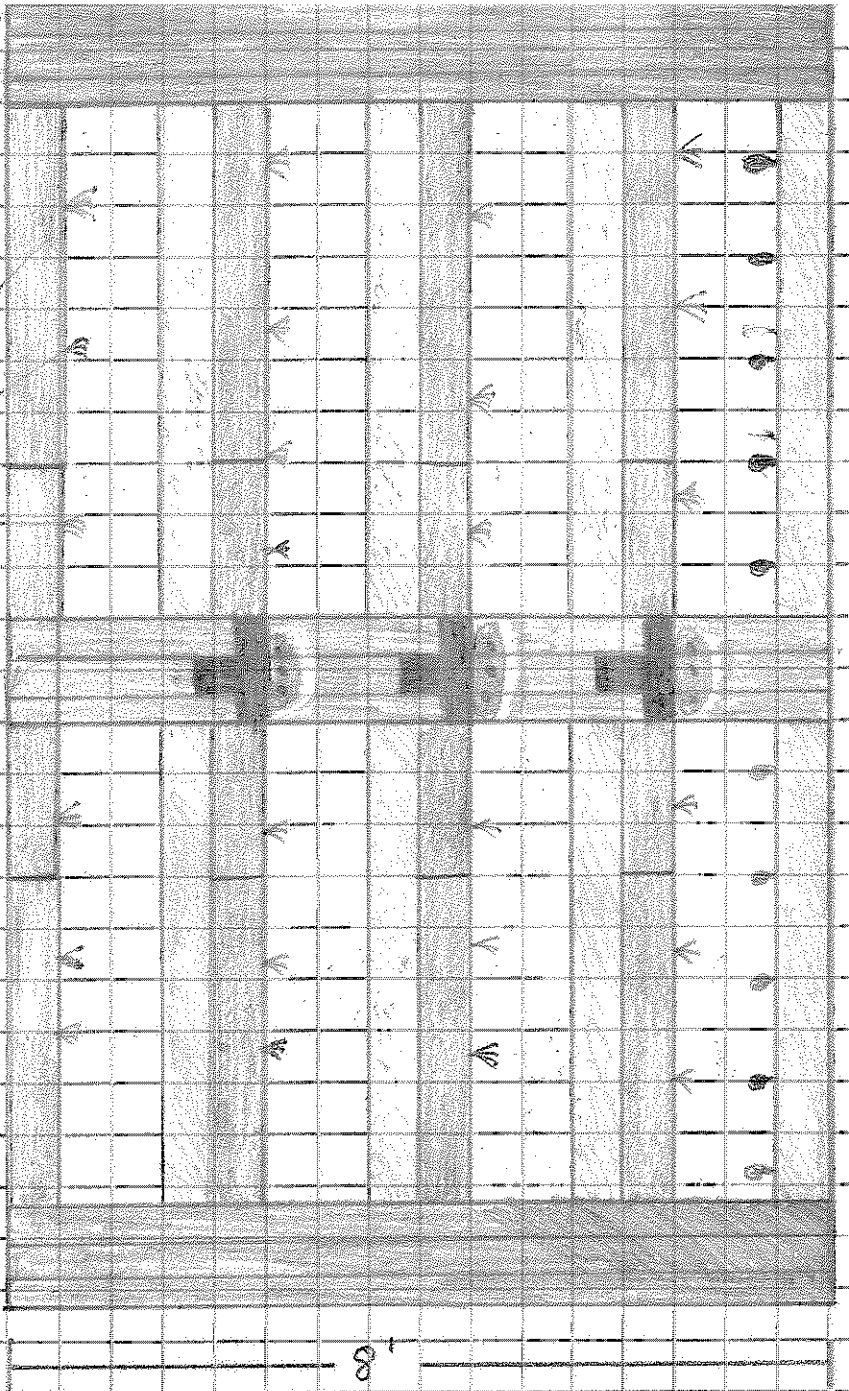

Top View

- Length: 12'6"
- Width: 4'7"
- Height: 8"

- Trays: 4'x4'x5.5" → Exterior
4.5" x 4.5" x 5" → Interior

8" carriage bolts

12'6"

4'7"

G'RAU

March. 13th 2014

Brandon Lewis

Right Side View

GAEAN

March 13th 2011

Various Plints

12.6'

1.8

Dimension Lines

Front View

GREAU

March 13th 2012